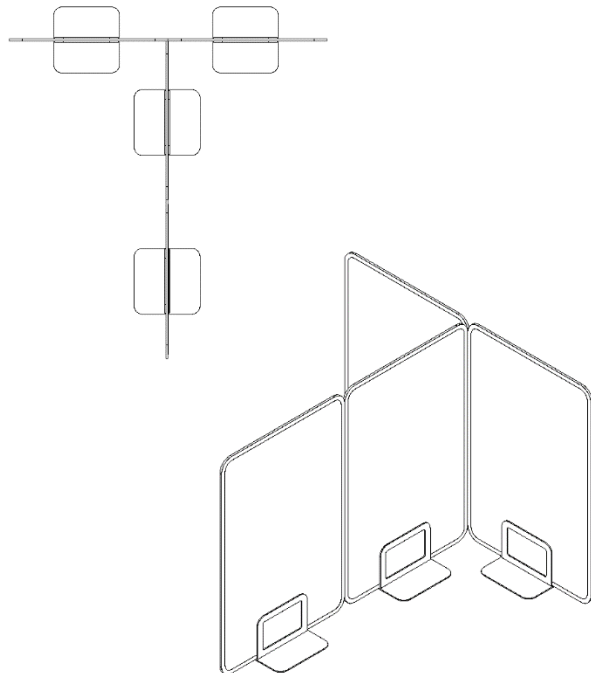

Aceno Room Divider

With CIS (Calyx Idea Surface) Writing Surface

How to use

The Aceno Panel stands on a stylish, steady base as a room divider and writing surface. Place between desks for privacy or configure multiple units together to create privacy areas in no time. With dual writing surface on each side, it makes a great tool for all your collaboration needs.

Note: Base not intended to be stored or moved on Aceno Mobile/Storage Cart

800-434-4610
Calyxbyclaridge.com