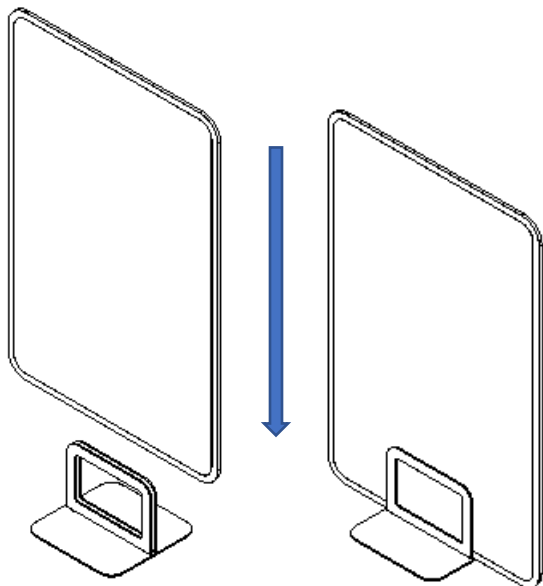

Aceno Room Divider

With CIS (Calyx Idea Surface) Writing Surface

How to use

The Aceno Panel stands on a stylish, steady base as a room divider and writing surface. Place between desks for privacy or configure multiple units together to create privacy areas in no time. With dual writing surface on each side, it makes a great tool for all your collaboration needs.