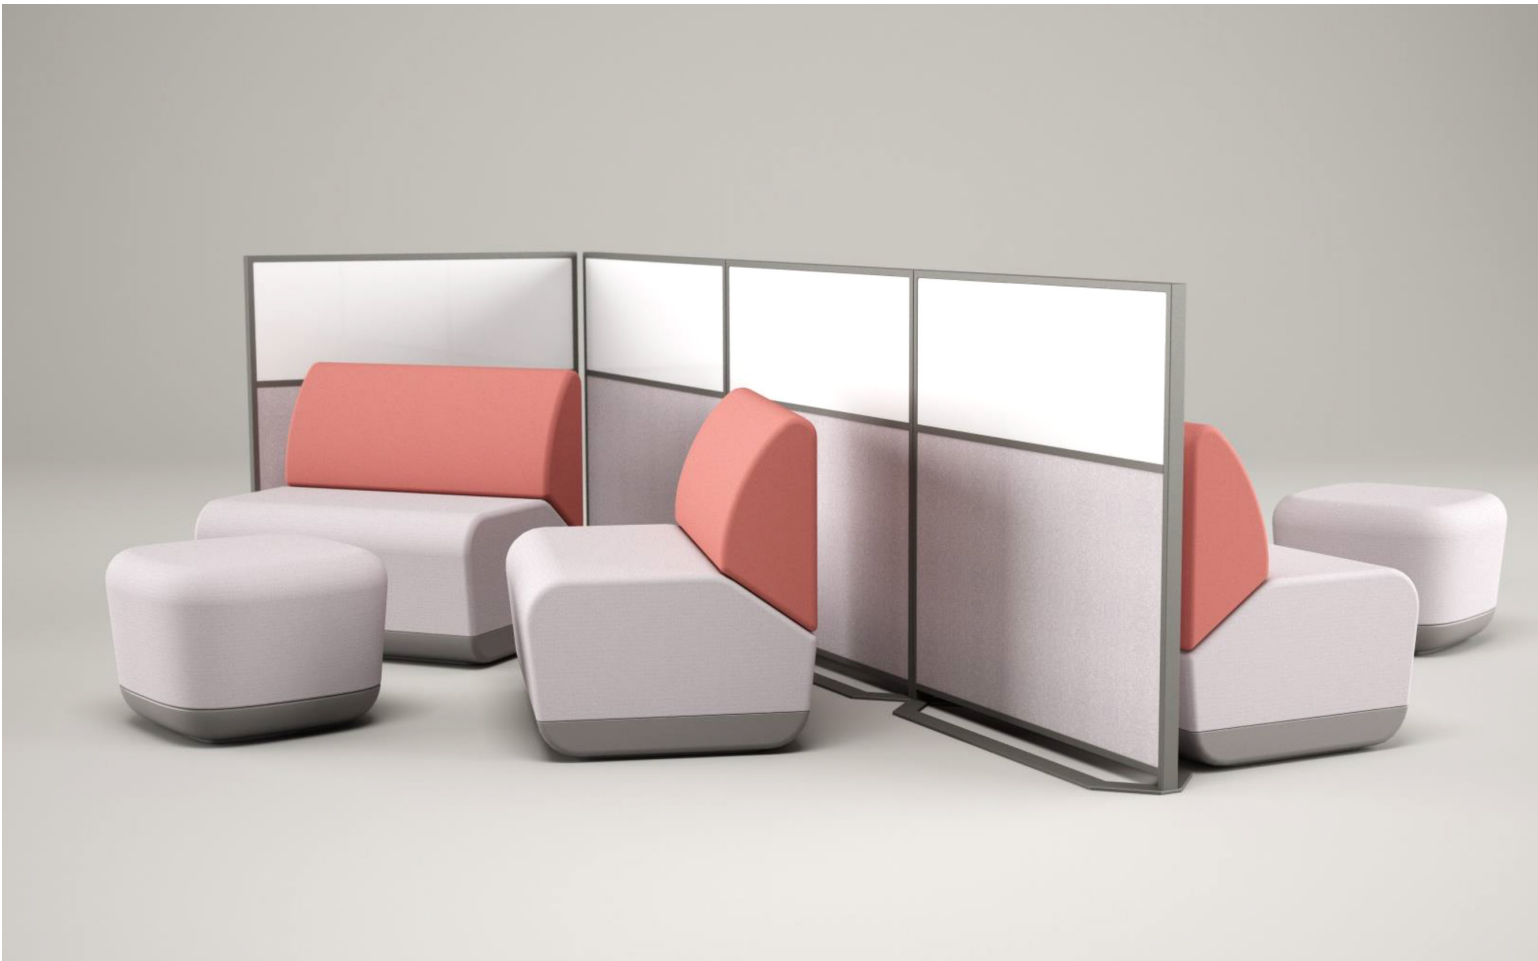

VENUE

Space Divider

calyx by Claridge

Venue seamlessly integrates into the open plan, collaborative team space, and the built environment with its slim architecture and mindful details. It is Venue's timeless design that allows this adaptive visual communications board to work with an existing conference room, collaboration space, or a new system within the open plan.

- Flexible and adaptive room dividers
- Create a boundary of space to define areas of collaboration and areas of concentration
- Divide personal space between benching seats and workstation clusters/packs

Samples available at:

Venue

Space Divider

STANDARD SIZES

H 48", 60", 72" W 36", 48" D 15"

TRIM MATTE FINISH COLORS

SPECIFICATIONS

- Frame available in 10 matte finish colors
- Integrated textiles and perforated acoustic panels add another layer of privacy beyond the visual - also available in Carnegie, Maharam, and Guilford materials - call for pricing
- Split panels combine writable and tackable fabric surfaces in 25/75, 75/25, and 50/50 split options

SURFACE OPTIONS

Calyx Glass

- Low-iron, ultra-clear glass
- Magnetic surface
- Surface is GREENGUARD certified, eco-friendly, and emits no VOC's
- 10 standard and 180 optional glass colors
- Custom color matching available