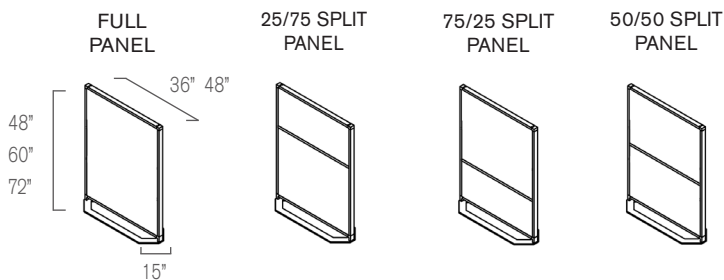

Samples available at:

Venue

Space Divider

STANDARD SIZES

H 48", 60", 72" W 36", 48" D 15"

TRIM MATTE FINISH COLORS

SPECIFICATIONS

- Frame available in 10 matte finish colors
- Integrated textiles and perforated acoustic panels add another layer of privacy beyond the visual - also available in Carnegie, Maharam, and Guilford materials - call for pricing
- Split panels combine writable and tackable fabric surfaces in 25/75, 75/25, and 50/50 split options