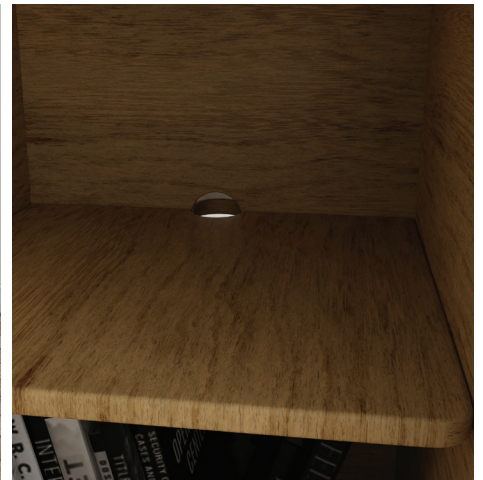

NIMBUS™

Multi-Purpose Mobile

calyx by Claridge

BEAUTIFUL SOLUTION FOR ROOM DIVISION

Multi-purpose markerboard mobile featuring our best in class LCS Porcelain writing surface or tack surface, and center storage space to keep accessories for collaboration on the move.

- Sturdy wood frame with shelves on both sides
- Cord access on back of each shelf
- Writing surface accepts magnetic accessories
- Comes with two locking and two non-locking casters

NIMBUS™ Multi-Purpose Mobile

Rounded corners detail

Shelf space detail

Cord access detail

FEATURES

- Side panels fitted with LCS Porcelain writing surface - tack surface, or a combination of surfaces available as option
- Shelves on each side for more storage
- Solid wood frame
- Comes with two locking and two non-locking casters