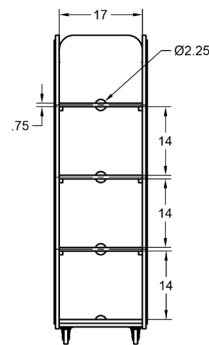

- Sturdy wood frame with shelves on both sides
- Cord access on back of each shelf
- Writing surface accepts magnetic accessories
- Comes with two locking and two non-locking casters

NIMBUS™ Multi-Purpose Mobile

Rounded corners detail

Shelf space detail

Cord access detail

FEATURES

- Side panels fitted with LCS Porcelain writing surface - tack surface, or a combination of surfaces available as option
- Shelves on each side for more storage
- Solid wood frame
- Comes with two locking and two non-locking casters

Size (HxWxD)

60" x 40" x 19"

Maharam Fabric Tack Options

Maharam Meld

Maharam Merit

Maharam Manner

LCS Porcelain Color Options

LCS Porcelain Colors