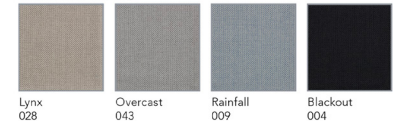

Rounded corners detail

Shelf space detail

Cord access detail

FEATURES

- Side panels fitted with LCS Porcelain writing surface - tack surface, or a combination of surfaces available as option
- Shelves on each side for more storage
- Solid wood frame
- Comes with two locking and two non-locking casters

Size (HxWxD)

60" x 40" x 19"

Maharam Fabric Tack Options

Maharam Meld

Maharam Merit

Maharam Manner

LCS Porcelain Color Options

LCS Porcelain Colors

LCS Chalkboard Colors