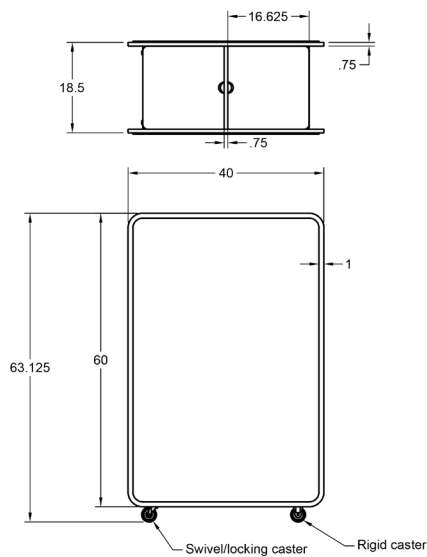

- Sturdy wood frame with shelves on both sides
- Cord access on back of each shelf
- Writing surface accepts magnetic accessories
- Comes with two locking and two non-locking casters

NIMBUS™ Multi-Purpose Mobile

Rounded corners detail

Shelf space detail

Cord access detail

FEATURES

- Side panels fitted with LCS Porcelain writing surface - tack surface, or a combination of surfaces available as option
- Shelves on each side for more storage
- Solid wood frame
- Comes with two locking and two non-locking casters

Size (HxWxD)

60" x 40" x 19"

Maharam Fabric Tack Options

Maharam Meld

Maharam Merit

Maharam Manner

LCS Porcelain Color Options

LCS Porcelain Colors