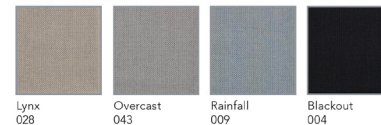

Rounded corners detail

Calyx Glass Color Options

LCS Porcelain Color Options

Chalkboard Colors

Calyx Acoustic Color Options

Standard Colors (in stock)

19 additional colors available for order

FEATURES

- Combination of our best in class writing surfaces and tack surfaces
- Stylish curved corners
- Writing Surfaces: LCS Porcelain - 7 standard colors or Calyx Glass - 10 standard glass colors
- Calyx Acoustic tack surface available in 5 standard plus 19 additional colors for order
- Maharam tackable fabric in 20 standard colors

Standard Sizes (HxW) & Surfaces

36" x 12"	Calyx Acoustic, Maharam Fabric
36" x 24"	Calyx Acoustic, Maharam Fabric
36" x 48"	Calyx Glass, LCS Porcelain
48" x 12"	Calyx Acoustic, Maharam Fabric
48" x 24"	Calyx Acoustic, Maharam Fabric
48" x 48"	Calyx Glass, LCS Porcelain
48" x 60"	Calyx Glass, LCS Porcelain
48" x 72"	Calyx Glass, LCS Porcelain

Note: Writing surface must be noted left or right side when ordering

Maharam Fabric Tack Options

Maharam Meld

Maharam Merit

Maharam Manner