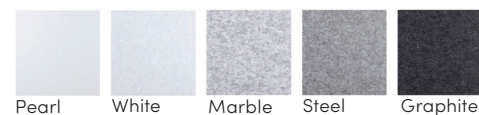

Rounded corners detail

Calyx Glass Color Options

LCS Porcelain Color Options

Chalkboard Colors

Calyx Acoustic Color Options

Standard Colors (in stock)

19 additional colors available for order

FEATURES

- Combination of our best in class writing surfaces and tack surfaces
- Stylish curved corners
- Writing Surfaces: LCS Porcelain - 7 standard colors or Calyx Glass - 10 standard glass colors
- Calyx Acoustic tack surface available in 5 standard plus 19 additional colors for order
- Maharam tackable fabric in 20 standard colors