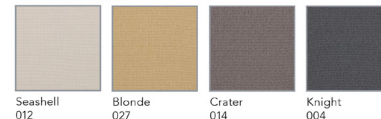

Maharam Fabric Tack Options

Maharam Meld