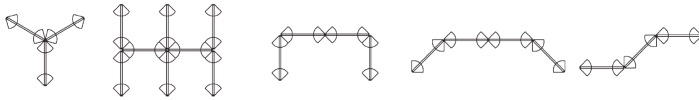

Samples available at:

A SANDOW COMPANY

CONNECT X2

Space Creator

Feet detail ganging view

STANDARD SIZES

H 72" W 30", 36", 48"

Customize panel size, material and color.
Panels can be whiteboard, tackboard or combination of both.