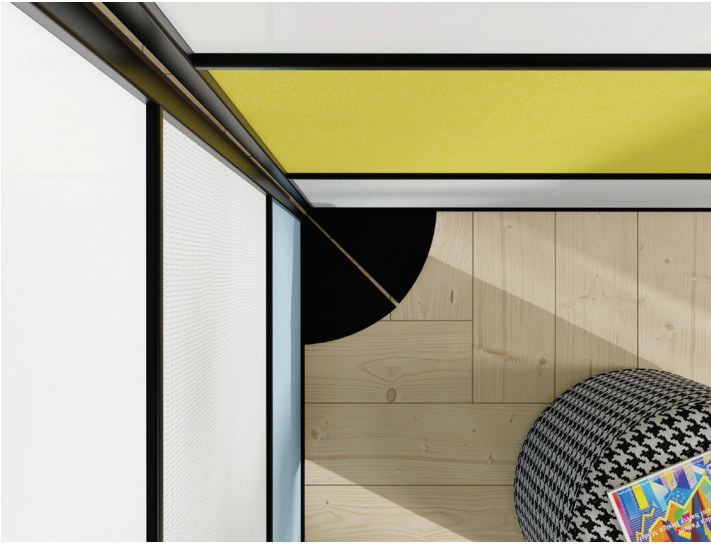

CONNECT X2

Space Creator

calyx by Claridge

CONNECT® X2 Space Creator panels are tiled to create custom markerboard and/or tackboard surfaces. Furnished with two pie-shaped feet and a link for joining two or more Space Creators together. Customize with Calyx Glass or LCS Porcelain writing surfaces, along with a wide range of fabric and tack surfaces. All Space Creators are 72" high and come in 30", 36", and 48" widths.

- Best in class writing surfaces, LCS Porcelain enamel steel or Calyx Glass
- Mix and match marker and tack surfaces on either side of the panels
- A functional, movable environment that can be reconfigured instantly
- Tackboards in Calyx Cork, Guilford, Carnegie, Maharam or pre-approved COM fabrics

Samples available at:

A SANDOW COMPANY

CONNECT X2

Space Creator

Feet detail ganging view

STANDARD SIZES

H 72" W 30", 36", 48"

Customize panel size, material and color.
Panels can be whiteboard, tackboard or combination of both.

Unlimited configurations

SPECIFICATIONS

- Stand alone or group together; simple ganging mechanism included
- Select from one to four tiles
- Satin anodized frame and feet and can be customized with your choice of 180 optional powder coat colors
- Panels extend fully to the floor for complete privacy