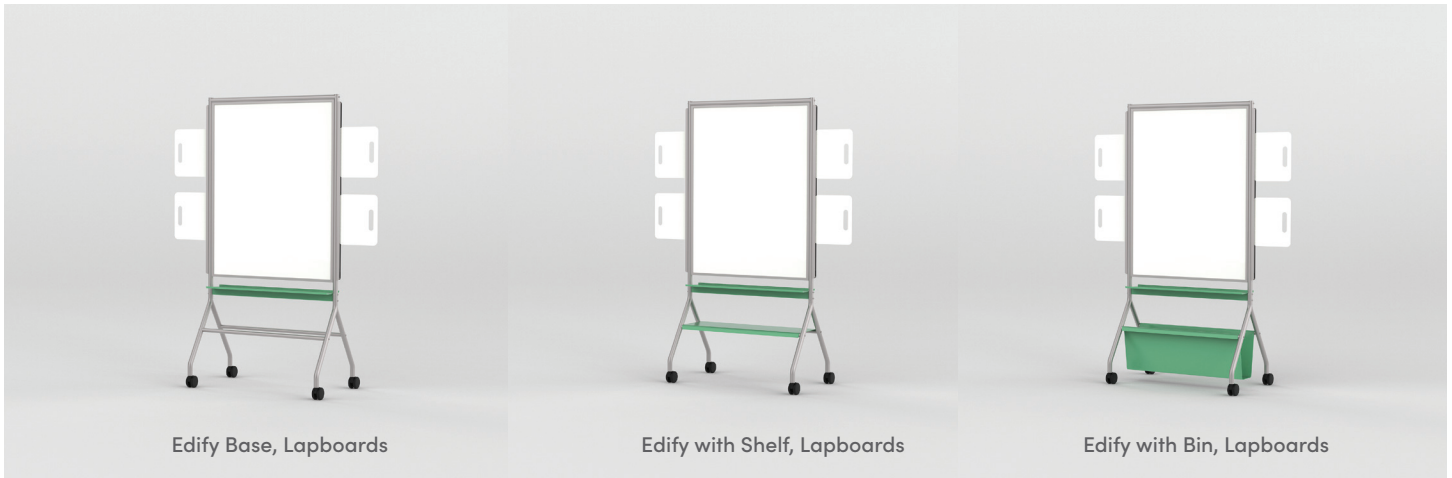

Edify with Shelf, Lapboards

Edify with Bin, Lapboards

Edify™

Mobile Markerboard

Edify Base, Lapboards