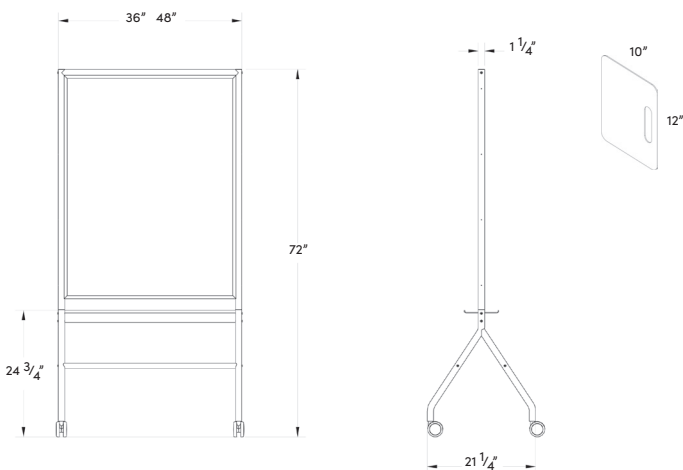

- LCS (Lifetime Ceramic Surface) Porcelain writing surface
- Standard height is 72" from the floor
- Frame, tray, bin, and shelf available in 6 suggested standard color options – choose 1 or 2 colors
- Comes with two (2) locking and two (2) non-locking hubless casters

### PRODUCT OPTIONS

Product	Number
36" Mobile	EM-MB-MB-7236
48" Mobile	EM-MB-MB-7248
Bin on 36"	EM-36-BIN
Bin on 48"	EM-48-BIN
Shelf on 36"	EM-36-SHF
Shelf on 48"	EM-48-SHF
(4) Lapboards	EM-LAPBOARD

### STANDARD SIZES

### SPECIFICATIONS

- 2 width sizes available in 36" or 48"
- Standard height is 72"
- Full width marker tray included
- 2 locking and 2 non-locking casters
- Lapboards have an erasable laminate surface and are 12" x 10", with a thickness of .125"